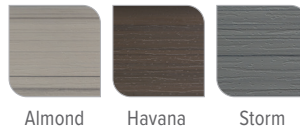

Stride spa shown with Alpine White shell and Almond cabinet.

Shell Colors

Cabinet Colors

Cover Colors

Seating Capacity	3 people	Control System	IQ 2020® 115 V / 20 amp,** 60 Hz (Includes G.F.C.I. protected power cord) or 115 V / 30 amp*** or 220 V / 50 amp,** 60 Hz
Dimensions	7' x 5'5" x 29" / 2.13 m x 1.65 m x 0.74 m	Lighting – Interior	6 multi-color LED points of light, dimmable
Water Capacity	225 gallons / 850 liters	Lighting – Exterior	4 multi-color LED points of light, dimmable
Weight	570 lbs. / 260 kg dry; 2,975 lbs. / 1,350 kg filled*	Heater	No-Fault® 1,000 W / 115 V or 4,000 W / 230 V
Jets (All with stainless steel trim)	20 total <ul style="list-style-type: none"> • 1 XL Directional Hydromassage jet • 1 XL Rotary Hydromassage jet • 3 Directional Hydromassage jets • 1 Rotary Hydromassage jet • 14 Directional Precision® jets 	Energy Efficiency	FiberCor® Insulation; Certified to California Energy Commission (CEC) and APSP 14 energy efficiency standards for portable spas
Jet Pump	Wavemaster® 6200; Two-speed, 1.5 HP Continuous Duty, 3.2 HP Breakdown Torque	Effective Filtration Area	30 sq. ft., top loading
Floor Drain	Included	Vinyl Cover	3.5" to 2.5" tapered, 1.5 lb. density foam core
Water Care System	FROG® In-Line Cartridge Ready	Cover Lifter (Optional)	CoverCradle®, CoverCradle II, or UpRite®
		Steps (Optional)	Everwood® - Almond, Havana, and Storm Polymer - Ash