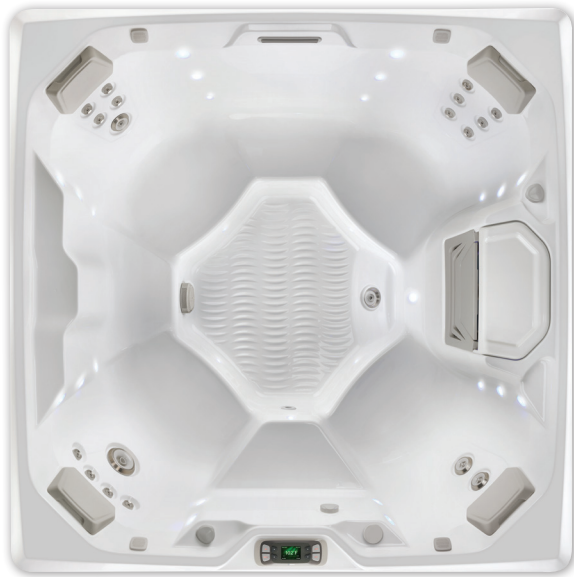

BEAM™

Beam shown with Alpine White shell

Beam shown with Alpine White shell & Sable cabinet

Seating Capacity	4 adults
Dimensions	6' 8" x 6' 8" x 33"/2.03m x 2.03m x 0.84m
Water Capacity	310 gallons/1,175 liters
Weight	700 lbs./320 kg dry; 3,820 lbs./1,740 kg filled*
Spa Shell Colors	Alpine White, Ice Gray, Platinum, Tuscan Sun or Desert
Cabinet Finishes	Coastal Gray, Espresso or Sable
Jets - 19 (w/ Brushed Stainless Steel Trim)	1 XL Directional jet 2 Standard Single Rotary jets 2 Standard Directional jets 14 Directional Precision jets
Water Feature	Vidro® backlit ribbon waterfall
Water Care System (Optional)	FreshWater® Salt System
Jet Pump	Wavemaster® 9000 One-Speed 2.5 HP, continuous duty 5.2 HP, breakdown torque or Wavemaster 7000 One-Speed 1.65 HP, continuous duty 3.5 HP, breakdown torque
Circulation Pump	SilentFlo 5000® for quiet, continuous filtration
Effective Filtration Area	100 sq. ft., top-loading filters
Control System	IQ 2020® with LCD control panel 230v/50amp, 60Hz Includes G.F.C.I. protected sub-panel or 115v/20amp, 60Hz includes G.F.C.I. protected power cord
Lighting System	Raio® multi-color interior points of light (30) Exterior multi-color lighting with timer
Heater	No-Fault®, 6,000w/230v or 1,500w/115v
Energy Efficiency	FiberCor® insulation; Certified to the APSP 14 National Standard and the California Energy Commission (CEC) in accordance with California law
Vinyl Cover	3.5" to 2.5" tapered, 2 lb. density foam core, with hinge seal in Caramel, Chestnut, Slate, or Evergreen
Cover Lifter (Optional)	CoverCradle®, CoverCradle II, Lift 'n Glide® or UpRite®
Steps (Optional)	Everwood® or Polymer
Entertainment System (Optional)	Wireless Entertainment

* Includes water and 4 adults weighing 175 lbs. each
Export models available in 240v, 50Hz, 1500w heater